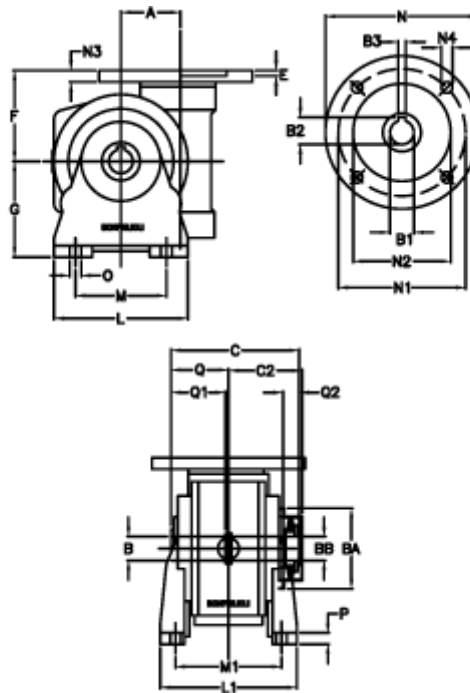

Article number: 390204400732236
 Description: Worm Gear with Torque Limiter
 VF 44-L2-V-7-P63B5

Measures

a	= 44.60	C2	= 48	M1	= 81.0	Q	= 32.0
B	= 18	Description	= VF 44V-xx-63B5	N	= 140	Q1	= 32
B1 E7	= 11	E	= 2.0	N1	= 115	Q2	= 12
B2	= 12.8	F	= 65	N2	= 95		
B3 H9	= 4	g	= 72	N3	= 10.5		
BA	= 40	L	= 90	N4	= 9,5		
BB H7	= 11	L1	= 98.0	O	= 8.5		
C	= 79	m	= 52	P	= 10		